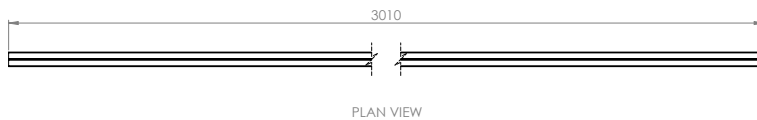

Product Datasheet

Dura Key Clamp Handrailing Kick Plate

Product Description

We offer a high quality, round tubular GRP Handrail system complete with all fittings. Dura Key Clamp Handrailing is lightweight and easy to handle and offers low installation and maintenance costs as it doesn't require painting or galvanising. Despite its lightweight properties, GRP handrailing offers impressive strength-to-weight and load-bearing performance. The wide range of connectors in our standard range means the handrails can be installed easily in a variety of environments such as high-voltage areas, rail stations and track-side setting to provide worker or general public safety.

Product Details

Length (mm)	Width (mm)	Height (mm)	Total Weight (kg)	Weight (kg/sqm)	Colours / Product Codes
3010	150	13	3.91	8.66	Yellow (DR02008)
					Grey (DR02029)

PLAN VIEW

ISOMETRIC VIEW
SCALE 1:3

SIDE VIEW

FRONT VIEW

Product Applications

Dura Key Clamp Handrailing is non-conductive and non-corrosive and is perfect for protecting and identifying hazardous storage areas, high voltage areas, embankment staircases, disabled access ramps, railway sidings, platforms and walkway edges.