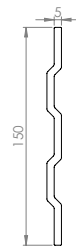

Product Datasheet

Dura Key Clamp Handrailing Kick Plate

Product Description

We offer a high quality, round tubular GRP Handrail system complete with all fittings. Dura Key Clamp Handrailing is lightweight and easy to handle and offers low installation and maintenance costs as it doesn't require painting or galvanising. Despite its lightweight properties, GRP handrailing offers impressive strength-to-weight and load-bearing performance. The wide range of connectors in our standard range means the handrails can be installed easily in a variety of environments such as high-voltage areas, rail stations and track-side setting to provide worker or general public safety.

Product Details

Length (mm)	Width (mm)	Height (mm)	Total Weight (kg)	Weight (kg/sqm)	Colours / Product Codes
3010	150	13	3.91	8.66	Yellow (DR02008)
					Grey (DR02029)

PLAN VIEW

ISOMETRIC VIEW
SCALE 1:3

SIDE VIEW

FRONT VIEW

Product Applications

Dura Key Clamp Handrailing is non-conductive and non-corrosive and is perfect for protecting and identifying hazardous storage areas, high voltage areas, embankment staircases, disabled access ramps, railway sidings, platforms and walkway edges.