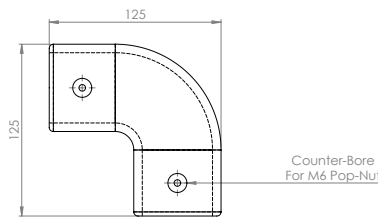

Product Details

Length (mm)	Width (mm)	Height (mm)	Total Weight (kg)	Weight (kg/sqm)	Colours / Product Codes
125	125	65	0.19	12.16	Yellow (DR04009)
					Grey (DR05009)

TOP VIEW

ISOMETRIC VIEW

FRONT VIEW

SIDE VIEW

Packaging

Please see the below table for relevant packaging information for Dura Key Clamp Handrailing.

Packaging	Product Information
Maximum Products Per Box	65
Box Dimensions (mm)	400 x 350 x 300
Box Weight (kg)	29.6