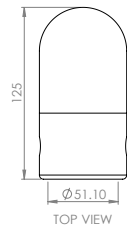

Product Datasheet

Dura Key Clamp Handrailing 90° Elbow

Product Description

We offer a high quality, round tubular GRP Handrail system complete with all fittings. Dura Key Clamp Handrailing is lightweight and easy to handle and offers low installation and maintenance costs as it doesn't require painting or galvanising. Despite its lightweight properties, GRP handrailing offers impressive strength-to-weight and load-bearing performance. The wide range of connectors in our standard range means the handrails can be installed easily in a variety of environments such as high-voltage areas, rail stations and track-side setting to provide worker or general public safety.

Product Details

Length (mm)	Width (mm)	Height (mm)	Total Weight (kg)	Weight (kg/sqm)	Colours / Product Codes
125	125	65	0.19	12.16	Yellow (DR04009)
					Grey (DR05009)

TOP VIEW

ISOMETRIC VIEW

FRONT VIEW

SIDE VIEW

Packaging

Please see the below table for relevant packaging information for Dura Key Clamp Handrailing.

Packaging	Product Information
Maximum Products Per Box	65
Box Dimensions (mm)	400 x 350 x 300
Box Weight (kg)	29.6