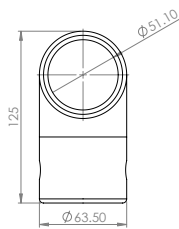

Product Details

Length (mm)	Width (mm)	Height (mm)	Total Weight (kg)	Weight (kg/sqm)	Colours / Product Codes
125	125	65	0.19	12.16	Yellow (DR04009)
					Grey (DR05009)

TOP VIEW

ISOMETRIC VIEW

FRONT VIEW

SIDE VIEW

Packaging

Please see the below table for relevant packaging information for Dura Key Clamp Handrailing.

Packaging	Product Information
Maximum Products Per Box	65
Box Dimensions (mm)	400 x 350 x 300
Box Weight (kg)	29.6