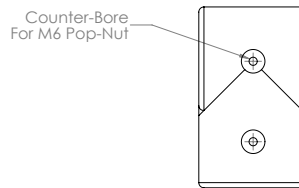

### Product Details

Length (mm)	Width (mm)	Height (mm)	Total Weight (kg)	Weight (kg/sqm)	Colours / Product Codes
105	63.5	63.5	0.1	14.66	Yellow (DR04002)
					Grey (DR05002)

TOP VIEW

ISOMETRIC VIEW

SIDE VIEW