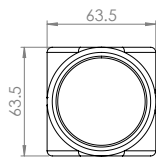

### Product Details

Length (mm)	Width (mm)	Height (mm)	Total Weight (kg)	Weight (kg/sqm)	Colours / Product Codes
105	63.5	63.5	0.1	14.66	Yellow (DR04002)
					Grey (DR05002)

TOP VIEW

ISOMETRIC VIEW

SIDE VIEW