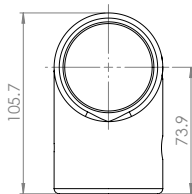

### Product Details

Length (mm)	Width (mm)	Height (mm)	Total Weight (kg)	Weight (kg/sqm)	Colours / Product Codes
105	63.5	63.5	0.1	14.66	Yellow (DR04002)
					Grey (DR05002)

TOP VIEW

ISOMETRIC VIEW

SIDE VIEW

FRONT VIEW

### Packaging

Please see the below table for relevant packaging information for Dura Key Clamp Handrailing.

Packaging	Product Information
Maximum Products Per Box	117
Box Dimensions (mm)	400 x 350 x 300
Box Weight (kg)	31.4