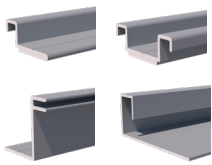

Product Datasheet

Dura Deck® Aluminium 18mm Free Drain Trims

Product Description

Available in 3 coordinating colours, the Dura Deck Aluminium trims allow for maximum versatility to suit any design. Incredibly lightweight and easy to handle, they make fitting safer for installers.

Our trims are powder coated to match your deck boards, providing a durable finishing touch that's hassle free and sure to impress.

Product Details

	Colours/Product Codes	Length (mm)	Height (mm)	Width (mm)	Weight (kg)	Pack Quantity
Start Stop Trim	Cedar (DDA04002) Mist (DDA05002) Anthracite (DDA06002)	3660	9.1	21.3	0.44	1
Main Trim	Cedar (DDA04003) Mist (DDA05003) Anthracite (DDA06003)	3660	9.1	27.6	0.63	1
	Cedar (DDA04006) Mist (DDA05006) Anthracite (DDA05006)	50			0.01	
Cut Down Trim	Cedar (DDA04005) Mist (DDA05005) Anthracite (DDA06005)	3660	19	22	0.46	1
End Closure Trim	Cedar (DDA04004) Mist (DDA05004) Anthracite (DDA06004)	3660	19	45	0.8	1

Start Stop Trim:

Main Trim:

Cut Down Trim:

End Closure Trim:

Trim Connection With Board:

Material

6063 T6 grade Aluminium.

Safety Information