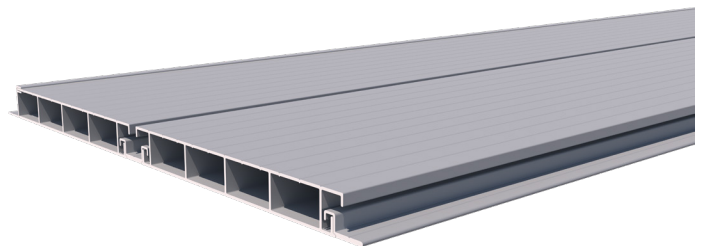

Product Datasheet

Dura Deck® Aluminium 18mm Free Drain Trims

Product Description

Available in 3 coordinating colours, the Dura Deck Aluminium trims allow for maximum versatility to suit any design. Incredibly lightweight and easy to handle, they make fitting safer for installers.

Our trims are powder coated to match your deck boards, providing a durable finishing touch that's hassle free and sure to impress.

Product Details

	Colours/Product Codes	Length (mm)	Height (mm)	Width (mm)	Weight (kg)	Pack Quantity
Start Stop Trim	Cedar (DDA04002) Mist (DDA05002) Anthracite (DDA06002)	3660	9.1	21.3	0.44	1
Main Trim	Cedar (DDA04003) Mist (DDA05003) Anthracite (DDA06003)	3660	9.1	27.6	0.63	1
	Cedar (DDA04006) Mist (DDA05006) Anthracite (DDA05006)	50			0.01	
Cut Down Trim	Cedar (DDA04005) Mist (DDA05005) Anthracite (DDA06005)	3660	19	22	0.46	1
End Closure Trim	Cedar (DDA04004) Mist (DDA05004) Anthracite (DDA06004)	3660	19	45	0.8	1

Start Stop Trim:

Main Trim:

Cut Down Trim:

End Closure Trim:

Trim Connection With Board:

Material

6063 T6 grade Aluminium.

Safety Information