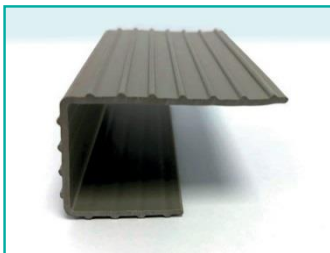

Dura Park Deck (PVC)

Price List

Planks

Item	Plank Dimensions (mm)			Standard Colour/ Code		Price per Lm	Price per length	Price per m2*
	Width	Length	Thickness	Coffee	Slate Grey			
Type 140	140	3660	26	PD01001	PD02001	£6.83	£26.82	£52.34
Type 140	140	2440	26	PD01002	PD02002	£6.83	£17.88	£52.34

Trims

Item	Plank Dimensions (mm)			Standard Colour/ Code		Price per Lm	Price per length	Price per m2*
	Width	Length	Thickness	Coffee	Slate Grey			
Edge Trim	47	3660	30.7	PD03001	PD03002	£0.94	£3.43	£19.94
Edge Trim	47	2440	30.7	PD04001	PD04002	£0.93	£2.28	£19.94
Start Trim	25.4	3660	24.5	PD05001	PD05002	£1.31	£4.78	£51.42
Start Trim	25.4	2440	24.5	PD06001	PD06002	£1.30	£3.18	£51.42

Edge Trim

Start Trim

Type 140 Board in Coffee

Type 140 Board in Slate Grey

Screws

Item		Black	Price per Box
38mm Screws	Screw 8G x 38 Pk/200	FXCS8X38	£11.15

*All prices exclude VAT.

Please enquire for trade pricing.