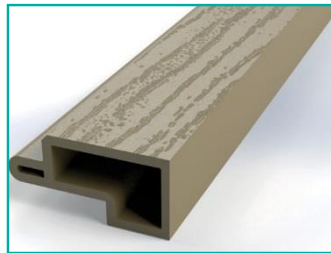

Dura Park Deck (PVC)

Price List

Planks

Item	Plank Dimensions (mm)			Standard Colour/ Code		Price per Lm	Price per length	Price per m2*
	Width	Length	Thickness	Coffee	Slate Grey			
Type 140	140	3660	26	PD01001	PD02001	£6.83	£26.82	£52.34
Type 140	140	2440	26	PD01002	PD02002	£6.83	£17.88	£52.34

Trims

Item	Plank Dimensions (mm)			Standard Colour/ Code		Price per Lm	Price per length	Price per m2*
	Width	Length	Thickness	Coffee	Slate Grey			
Edge Trim	47	3660	30.7	PD03001	PD03002	£0.94	£3.43	£19.94
Edge Trim	47	2440	30.7	PD04001	PD04002	£0.93	£2.28	£19.94
Start Trim	25.4	3660	24.5	PD05001	PD05002	£1.31	£4.78	£51.42
Start Trim	25.4	2440	24.5	PD06001	PD06002	£1.30	£3.18	£51.42

Edge Trim

Start Trim

Type 140 Board in Coffee

Type 140 Board in Slate Grey

Screws

Item		Black	Price per Box
38mm Screws	Screw 8G x 38 Pk/200	FXCS8X38	£11.15

*All prices exclude VAT.

Please enquire for trade pricing.