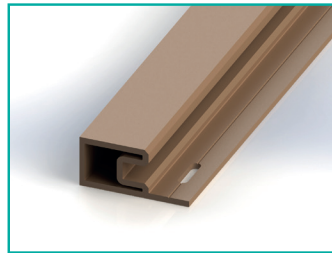

Dura Park Deck (PVC)

Price List

Planks

Item	Plank Dimensions (mm)			Standard Colour/ Code		Price per Lm	Price per length	Price per m2*
	Width	Length	Thickness	Coffee	Slate Grey			
Type 140	140	3660	26	PD01001	PD02001	£6.83	£25.00	£48.80
Type 140	140	2440	26	PD01002	PD02002	£6.83	£16.67	£48.80

Trims

Item	Plank Dimensions (mm)			Standard Colour/ Code		Price per Lm	Price per length	Price per m2*
	Width	Length	Thickness	Coffee	Slate Grey			
Edge Trim	47	3660	30.7	PD03001	PD03002	£0.94	£3.43	£19.94
Edge Trim	47	2440	30.7	PD04001	PD04002	£0.93	£2.28	£19.94
Start Trim	25.4	3660	24.5	PD05001	PD05002	£1.31	£4.78	£51.42
Start Trim	25.4	2440	24.5	PD06001	PD06002	£1.30	£3.18	£51.42

Edge Trim

Start Trim

Type 140 Board in Coffee

Type 140 Board in Slate Grey

Screws

Item		Black	Price per Box
25mm Screws	Box of 200 +1 Driver	FXCS8X25	£6.00

*All prices exclude VAT.

Please enquire for trade pricing.