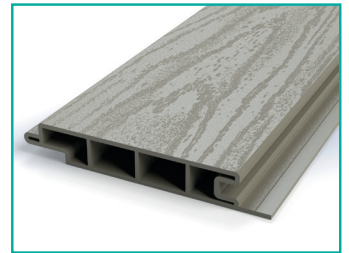

Trims

Item	Plank Dimensions (mm)			Standard Colour/ Code		Price per Lm	Price per length	Price per m2*
	Width	Length	Thickness	Coffee	Slate Grey			
Edge Trim	47	3660	30.7	PD03001	PD03002	£0.94	£3.43	£19.94
Edge Trim	47	2440	30.7	PD04001	PD04002	£0.93	£2.28	£19.94
Start Trim	25.4	3660	24.5	PD05001	PD05002	£1.31	£4.78	£51.42
Start Trim	25.4	2440	24.5	PD06001	PD06002	£1.30	£3.18	£51.42

Edge Trim

Start Trim

Type 140 Board in Coffee

Type 140 Board in Slate Grey

Screws

Item		Black	Price per Box
25mm Screws	Box of 200 +1 Driver	FXCS8X25	£6.00

*All prices exclude VAT.

Please enquire for trade pricing.